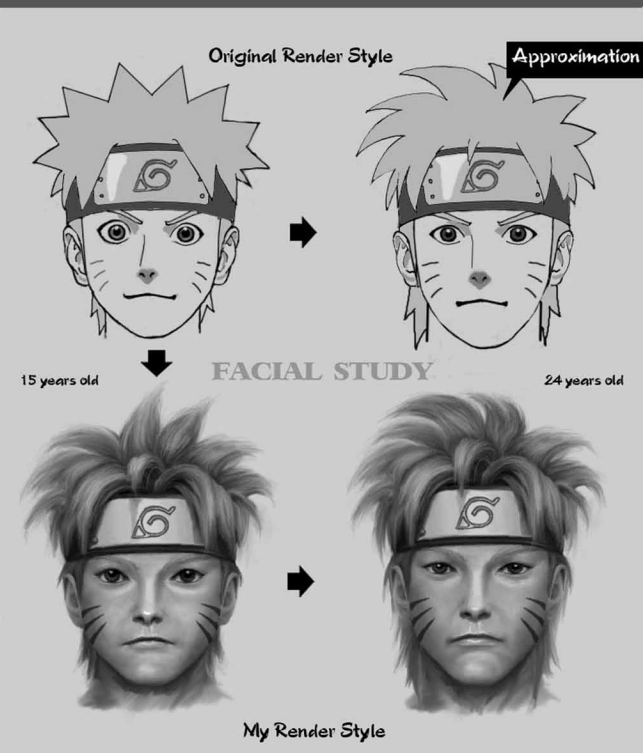

Impeccable and The Beast | 2D | Painting
Photoshop

Zorhag the Space Ogre | Sketching | Character Concept
Photoshop

WORK IN PROGRESS

Zorhag the Space Ogre | 3D | Modeling WIP
XSI, ZBrush